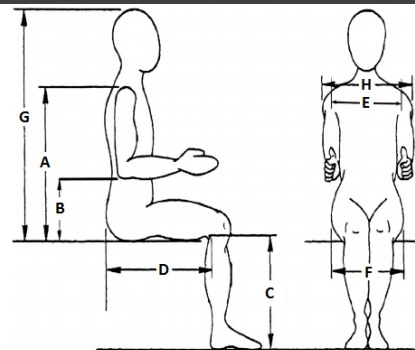

ADDITIONAL OPTIONS 6

- ☐ HRZTBH Custom Back Height 240
- ☐ HRZTTC Tension Back 240
- ☐ HRZTLD Lock Down Flip Back Arms 240
- ☐ HRZTCOS Closed Oval Soft Seat 18" To 22" 300
- ☐ HRZTKHS Key Hole Soft Seat 18" To 22" 300
- ☐ HRZT60F 60° Footrest 240
- ☐ HRZT70F 70° Footrest N/C
- ☐ HRZT80F 80° Footrest 240
- ☐ HRZT90F 90° Footrest 240
- ☐ HRZTEL Elevating Legrest 480
  (Not Water Proof)
- ☐ HRZTAAF Angle Adjustable Footplates 240
  (Not Water Proof)
- ☐ HRZTOPF One Piece Footboard 120
- ☐ HRZTSB Seat Belt (Plastic) 26
- ☐ HRZTSAL Laterals 480
- ☐ HRZTAC Height Adjustable Casters 480
- ☐ HRZTSTF Special Seat To Floor Height Specify: _____ 480
- ☐ HRZTWH1 24" Wheels with 5" Casters 480

HORIZON TILT 2 - All options in HORIZON TILT 1 plus: 2

- ☐ Weight Capacity upto 350 Lbs 2495
- ☒ 18" X 18" Easy to Clean Urethane Seat
- ☒ Seat Width By Frame 20"
- ☒ Overall Width 22"
- ☒ Heavy Duty Construction

HORIZON TILT 3 - All options in HORIZON TILT 1 plus: 3

- ☐ Weight Capacity upto 450 Lbs 2695
- ☒ 21" X 18" Easy to Clean Urethane Seat
- ☒ Seat Width By Frame 22"
- ☒ Overall With 24"
- ☒ Extra Heavy Duty Construction

OPTIONAL SEAT DEPTH 4

- ☐ HRZT14D 14" Seat Depth 480
- ☐ HRZT15D 15" Seat Depth 480
- ☐ HRZT16D 16" Seat Depth 480
- ☐ HRZT17D 17" Seat Depth 480
- ☐ HRZT18D 18" Seat Depth N/C
- ☐ HRZT19D 19" Seat Depth 480
- ☐ HRZT20D 20" Seat Depth 480
- ☐ HRZT21D 21" Seat Depth 680
- ☐ HRZT22D 22" Seat Depth 680
- ☐ HRZT23D 23" Seat Depth 680
- ☐ HRZT24D 24" Seat Depth 680
- ☐ HRZT25D 25" Seat Depth 680
- ☐ HRZT26D 26" Seat Depth 680

NOTES 7

A Back Height:	____	F Seat Width:	____
B Arm Height:	____	G Height:	____
C Lower Leg Length:	____	H Shoulder Width:	____
D Seat Depth:	____	Age:	____
E Chest Width:	____	Weight:	____

Notes: