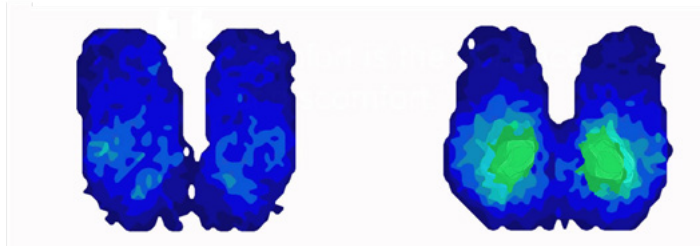

#### RELAX SERIES - SOFT CUSHION

REGULAR SIZES ADP: **SESWM0050**

Width = 14" - 20"

Part Number: Refer below

Length = 14" - 20"

#### PART NUMBERS

Part Number: RS(W X L)

Fill in width (W) and length (L) to get part number.

E.g. For a W = 15 and L = 17 Cushion; Part number would be RS1517

#### COVER OPTIONS

Part Number	Description	ADP Codes
RS-COV	Standard Cover	<b>SESND1050</b>

Pressure Reading Scale in mm-Hg

Pressure Map	Relax Soft
Duration	1 hr
Weight	125 lbs./57 Kg
Average Pressure	30 mm-Hg