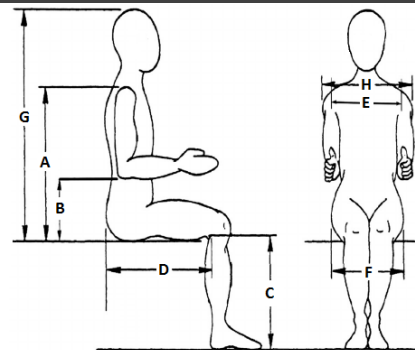

HORIZON TILT 2 - All options in HORIZON TILT 1 plus: 2

- ☐ Weight Capacity upto 350 Lbs 2495
- ☒ 18" X 18" Easy to Clean Urethane Seat
- ☒ Seat Width By Frame 20"
- ☒ Overall Width 22"
- ☒ Heavy Duty Construction

ADDITIONAL OPTIONS 6

- ☐ HRZTBH Custom Back Height 240
- ☐ HRZTTC Tension Back 240
- ☐ HRZTLD Lock Down Flip Back Arms 240
- ☐ HRZTCOS Closed Oval Soft Seat 18" To 22" 300
- ☐ HRZTKHS Key Hole Soft Seat 18" To 22" 300
- ☐ HRZT60F 60° Footrest 240
- ☐ HRZT70F 70° Footrest N/C
- ☐ HRZT80F 80° Footrest 240
- ☐ HRZT90F 90° Footrest 240
- ☐ HRZTEL Elevating Legrest 480
  (Not Water Proof)
- ☐ HRZTAAF Angle Adjustable Footplates 240
  (Not Water Proof)
- ☐ HRZTOPF One Piece Footboard 120
- ☐ HRZTSB Seat Belt (Plastic) 26
- ☐ HRZTSAL Laterals 480
- ☐ HRZTAC Height Adjustable Casters 480
- ☐ HRZTSTF Special Seat To Floor Height Specify: _____ 480
- ☐ HRZTWH1 24" Wheels with 5" Casters 480

HORIZON TILT 3 - All options in HORIZON TILT 1 plus: 3

- ☐ Weight Capacity upto 450 Lbs 2695
- ☒ 21" X 18" Easy to Clean Urethane Seat
- ☒ Seat Width By Frame 22"
- ☒ Overall With 24"
- ☒ Extra Heavy Duty Construction

OPTIONAL SEAT DEPTH 4

- ☐ HRZT14D 14" Seat Depth 480
- ☐ HRZT15D 15" Seat Depth 480
- ☐ HRZT16D 16" Seat Depth 480
- ☐ HRZT17D 17" Seat Depth 480
- ☐ HRZT18D 18" Seat Depth N/C
- ☐ HRZT19D 19" Seat Depth 480
- ☐ HRZT20D 20" Seat Depth 480
- ☐ HRZT21D 21" Seat Depth 680
- ☐ HRZT22D 22" Seat Depth 680
- ☐ HRZT23D 23" Seat Depth 680
- ☐ HRZT24D 24" Seat Depth 680
- ☐ HRZT25D 25" Seat Depth 680
- ☐ HRZT26D 26" Seat Depth 680

NOTES 7

A Back Height:	____	F Seat Width:	____
B Arm Height:	____	G Height:	____
C Lower Leg Length:	____	H Shoulder Width:	____
D Seat Depth:	____	Age:	____
E Chest Width:	____	Weight:	____

Notes:
_____
_____
_____