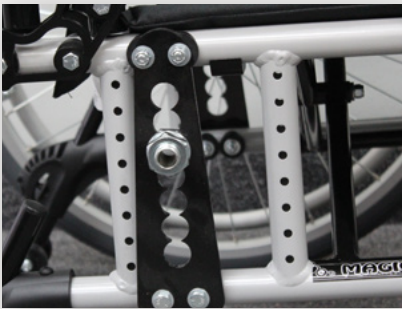

# MAGIC PLUS

FOLDING WHEELCHAIR

**ADP CODE:** WM0001062

The MAGIC PLUS is a folding chair designed with an aluminum light weight composition for easy maneuverability. This chair also offers one of the lowest seat to floor height settings available.

Vertical Rear Axle Adjustability  
Ranging From 12.5" To 18.25"

Angle Adjustable Back Canes 0°, 5°,  
10° Or 15°

Dual cross braces

Two Point Flip Back Arm

Height Adjustable Arm

Swing In And Swing Out Front Rigging

## STANDARD FEATURES

- Light Weight Aluminum Frame & Cross Braces
- Multi Axle Position - Vertical
- 20", 22" or 24" Urethane Molded Rear Wheels
- New Light Weight 20", 22" or 24" Spoked Rear Wheels
- Extruded Aluminum Forks
- Chrome Hand Rims
- 5", 6" or 8" Casters
- Black Nylon Upholstery
- Powder Coated Frame
- T-Arm Height Adjustable/ Removable
- New Flip Back Arms (Allows Angle Back Adjustment)
- Detachable Swing In/Out Footrest with Heel Loops
- Precision Bearings
- Molded Plastic Footplates
- Seat Width 14" To 20"
- Black Padded Arm Pads
- Anti-Tip Rollers
- 6" Brake Extensions
- Overall Wheelchair Width: 27" (18" Seat Width Unfolded)  
18" (18" Seat Width folded)

SPECIFICATIONS	MAGIC PLUS
SEAT WIDTH:	14" TO 20"
SEAT DEPTH:	14" TO 24"
SEAT HEIGHT (ADJUSTABLE):	12.5" TO 18.25"
REAR WHEEL:	20", 22" OR 24" COMPOSITE URETHANE
CASTER SIZE:	5", 6" OR 8" URETHANE
BACK STYLE:	19" TO 22" LOW, 22" TO 25" HIGH SLIP ON BACK UPHOLSTERY
FRONT RIGGING:	SWING AWAY, DUAL SWING AWAY OR ELEVATING LEG RESTS
BACK ANGLE (ADJUSTABLE):	0°, 5°, 10° OR 15°
BACK HEIGHT RANGE:	15" TO 24"
WEIGHT CAPACITY:	250 lbs. (Up to 600 lbs. With HD package)
WEIGHT OF CHAIR:	31 lbs.