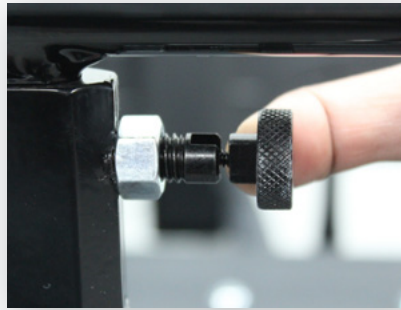

Vertical Rear Axle Adjustability  
Ranging From 12.5" To 18.25"

Angle Adjustable Back Canes 0°, 5°,  
10° Or 15°

Dual cross braces

Two Point Flip Back Arm

Height Adjustable Arm

Swing In And Swing Out Front Rigging