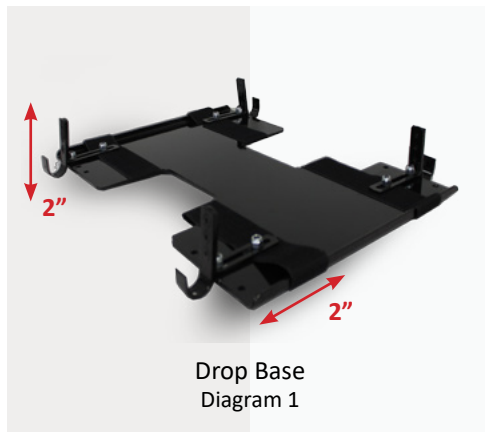

RELAX DROPBASE AND RIGIDIZERS

RELAX

Quick Reference Guide

Accessories - Dropbase and Rigidizer

Part Number	Description	Dia	Product ADP Code
SDB	Drop Base	1	SESND1020
PSW	Pelvic Stabilizer Wedge	2	SEMCF204L
SSI	Solid Seat Insert	3	SESND1015
SSP	Solid Seat Pocket		SESND1015
UPHT207	Solid Seat Base Upto 18" Wide	3	
UPHT208	Solid Seat Basse Over 18" Wide	3	